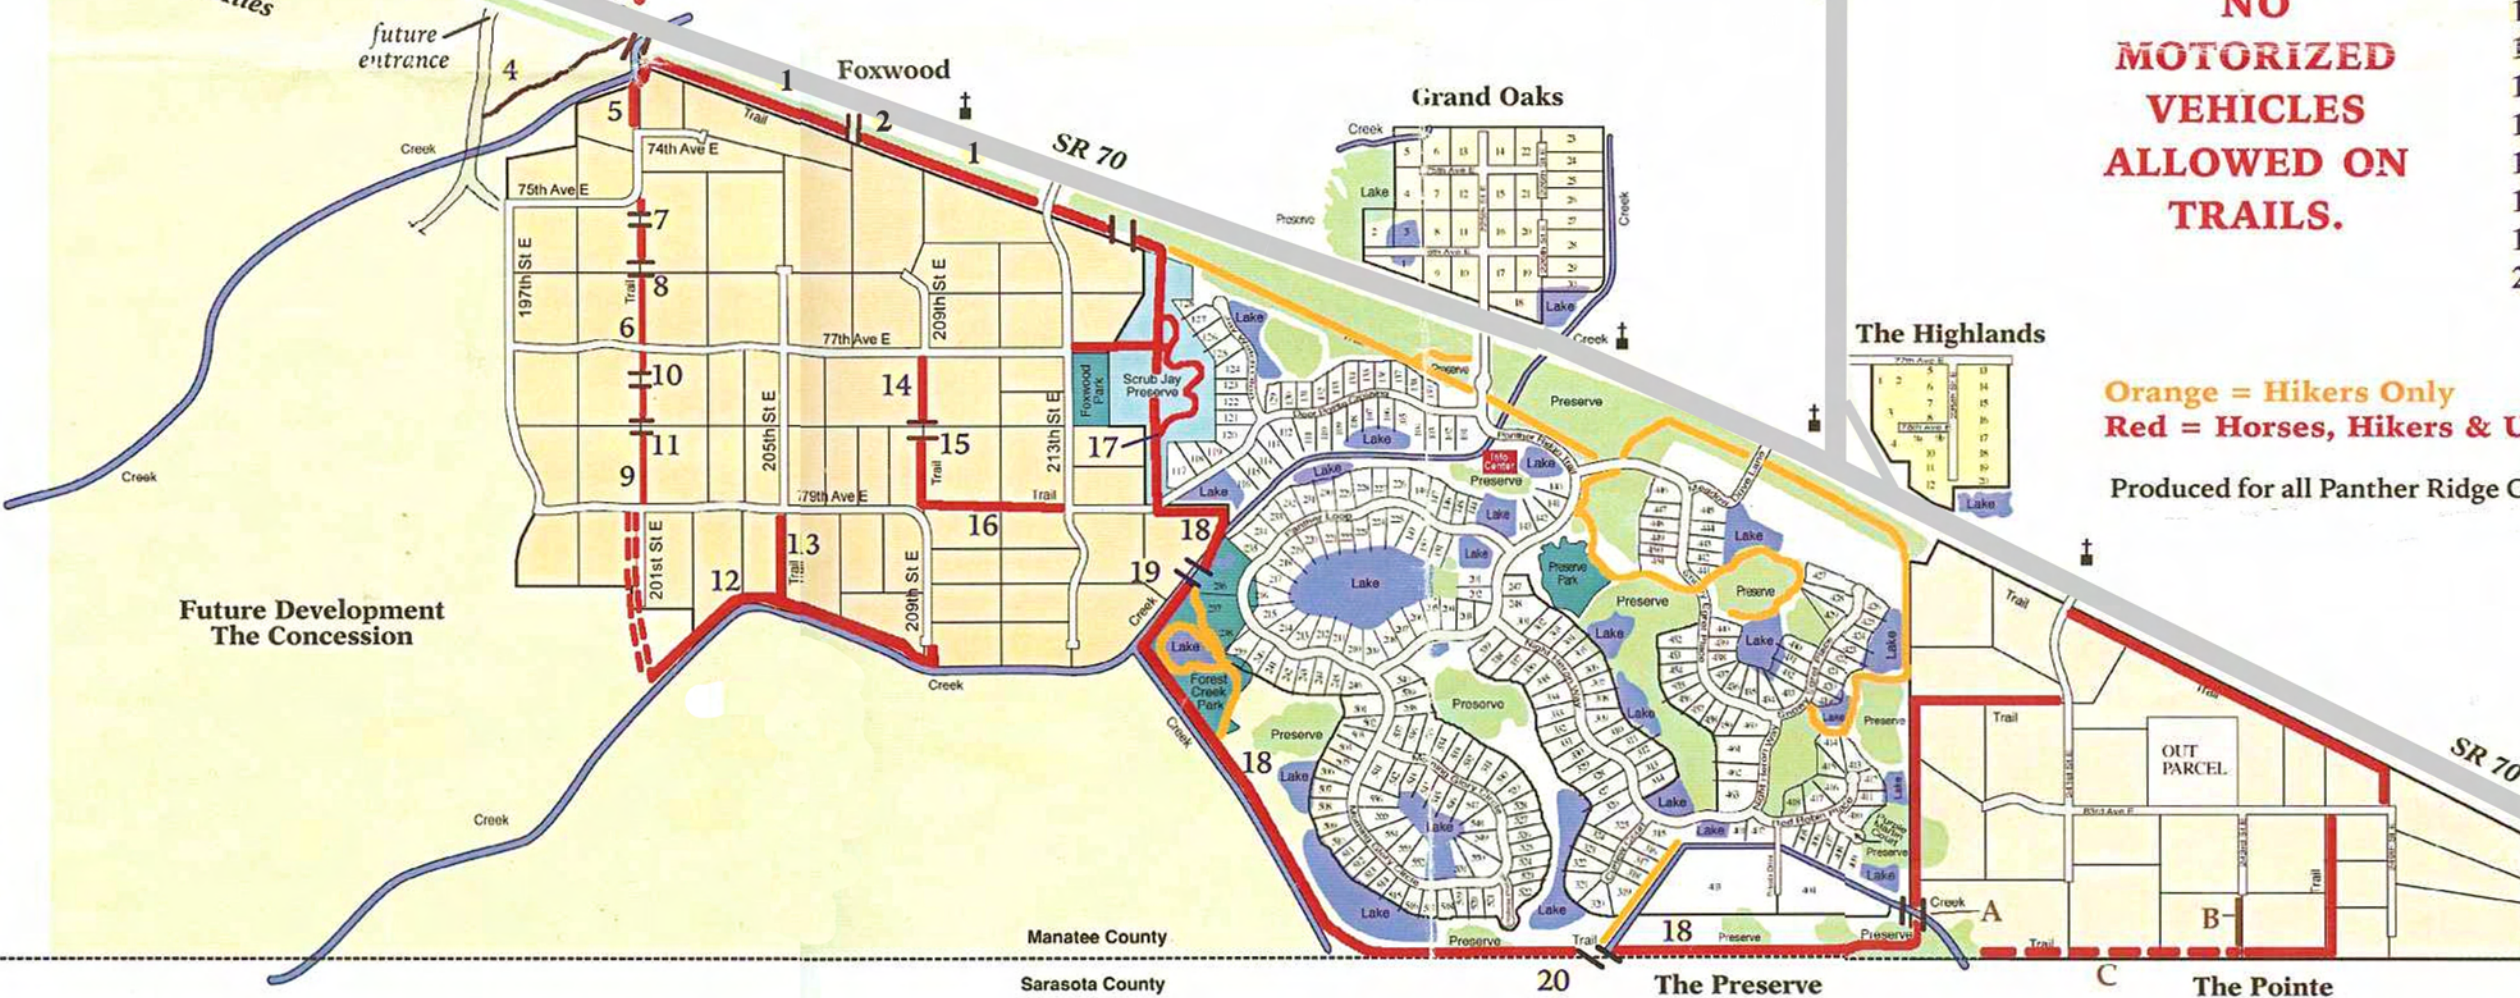

THE POINTE

- A Future (Kimberly) Bridge
- B Potential Trail
- C Dry Season Trail

**NO
MOTORIZED
VEHICLES
ALLOWED ON
TRAILS.**

Orange = Hikers Only
Red = Horses, Hikers & Unmotorized Bicycles

Produced for all Panther Ridge Communities by Foxwood HOA.